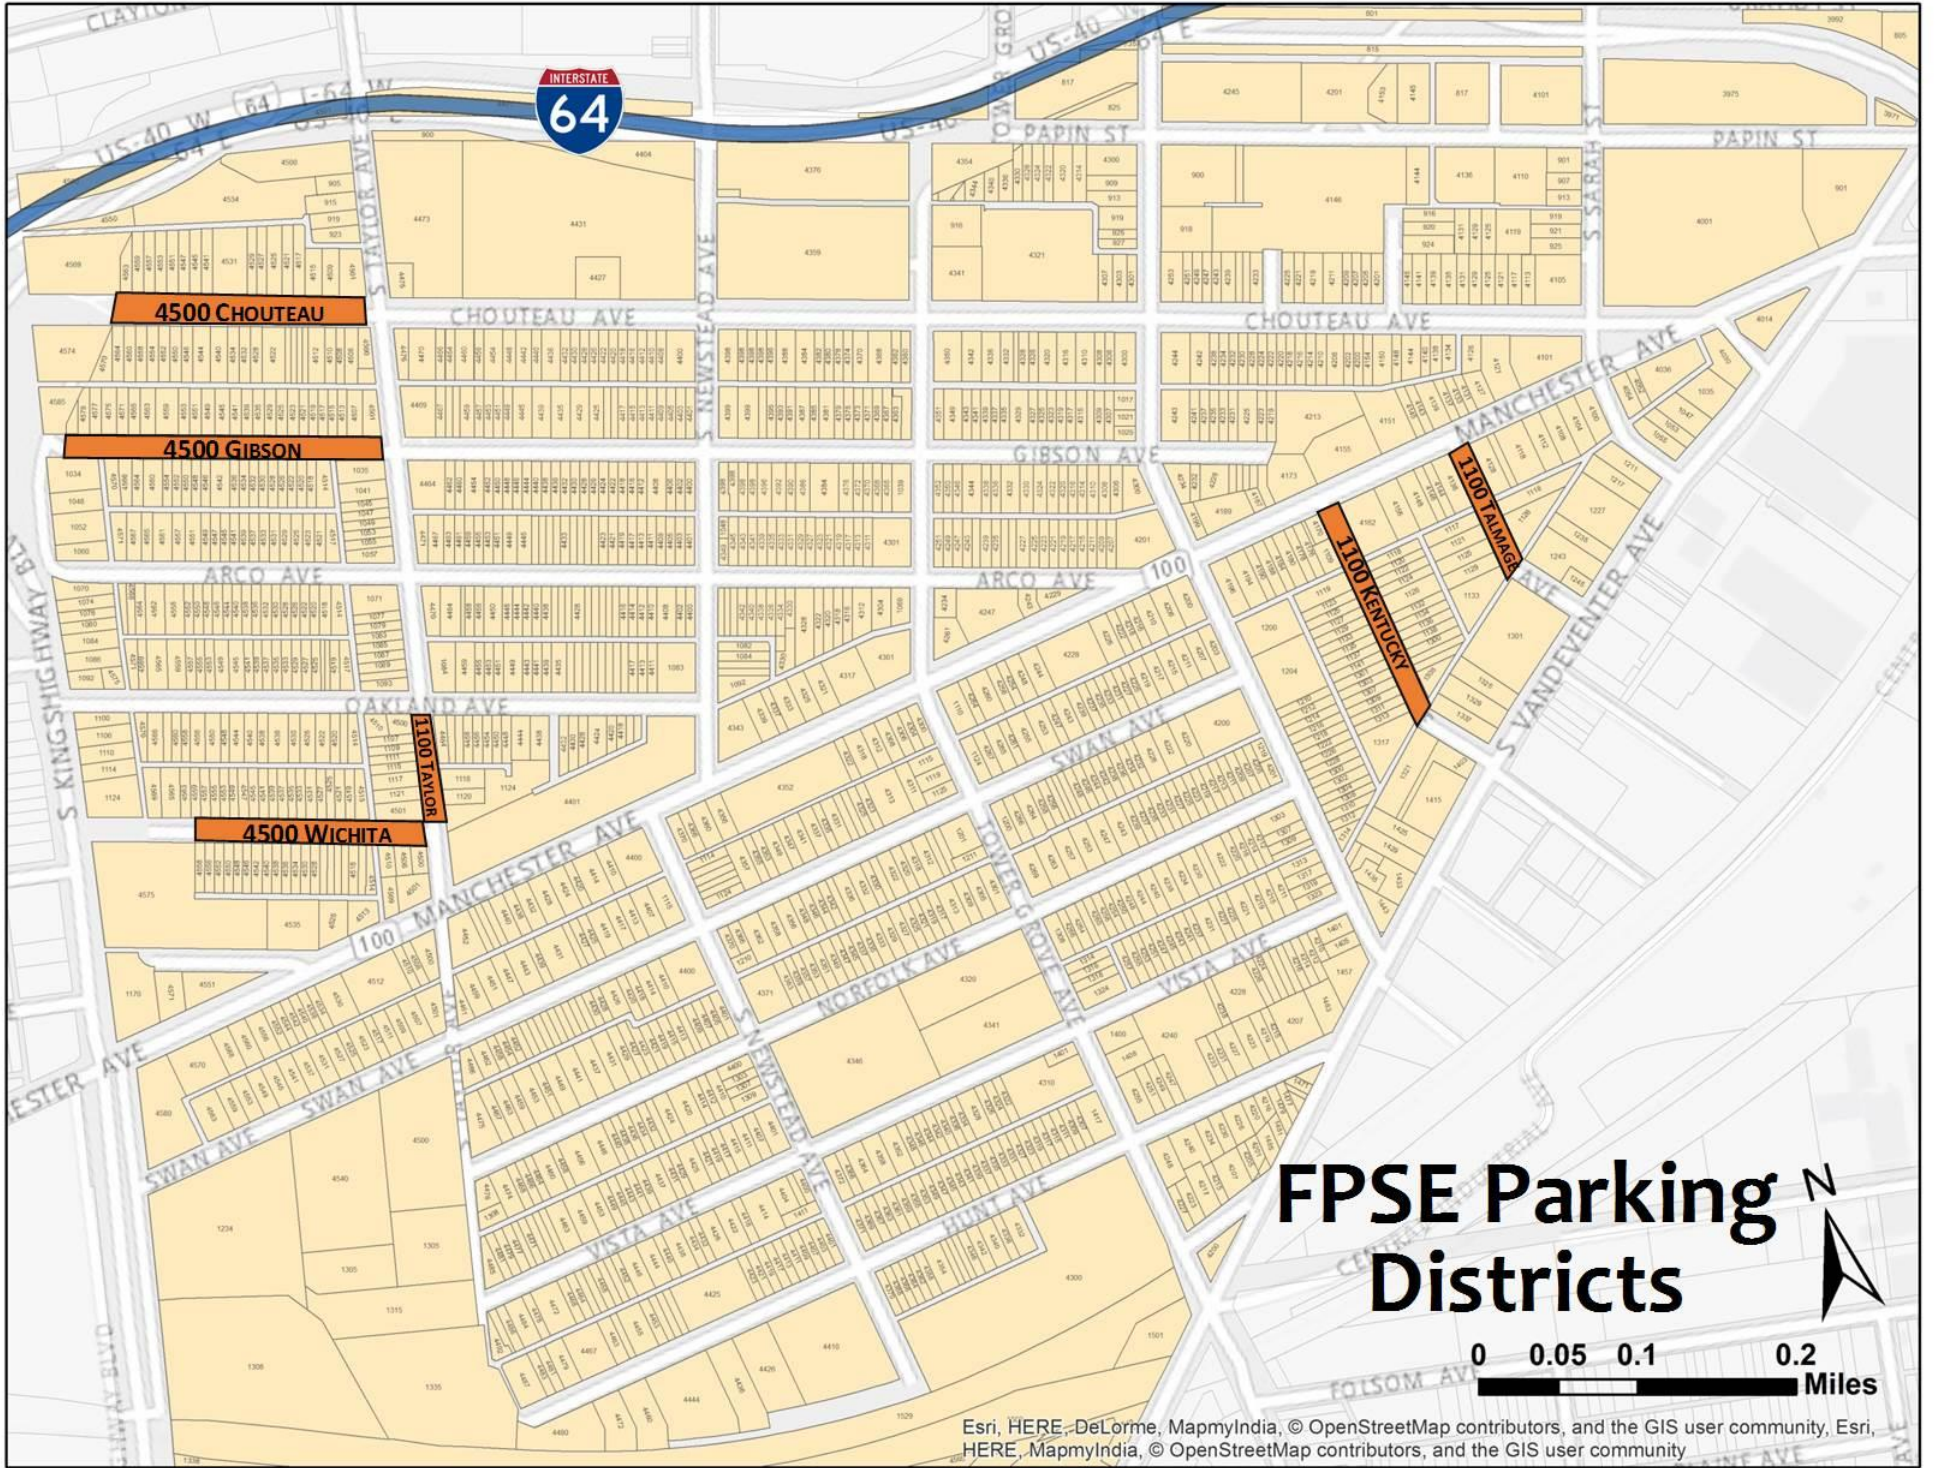

# CWE Parking Districts

(Sticker Permits)

- Permit Eligible/Parking
- Permit Eligible

W PINE BLVD

25-39 N  
NEWSTEAD

N BOYLE AVE

Manhattan Mews

4400 LACLEDE

4300 LACLEDE

4311-71 FOREST PARK

**CWE Parking  
Districts**  
(Hang Tags)