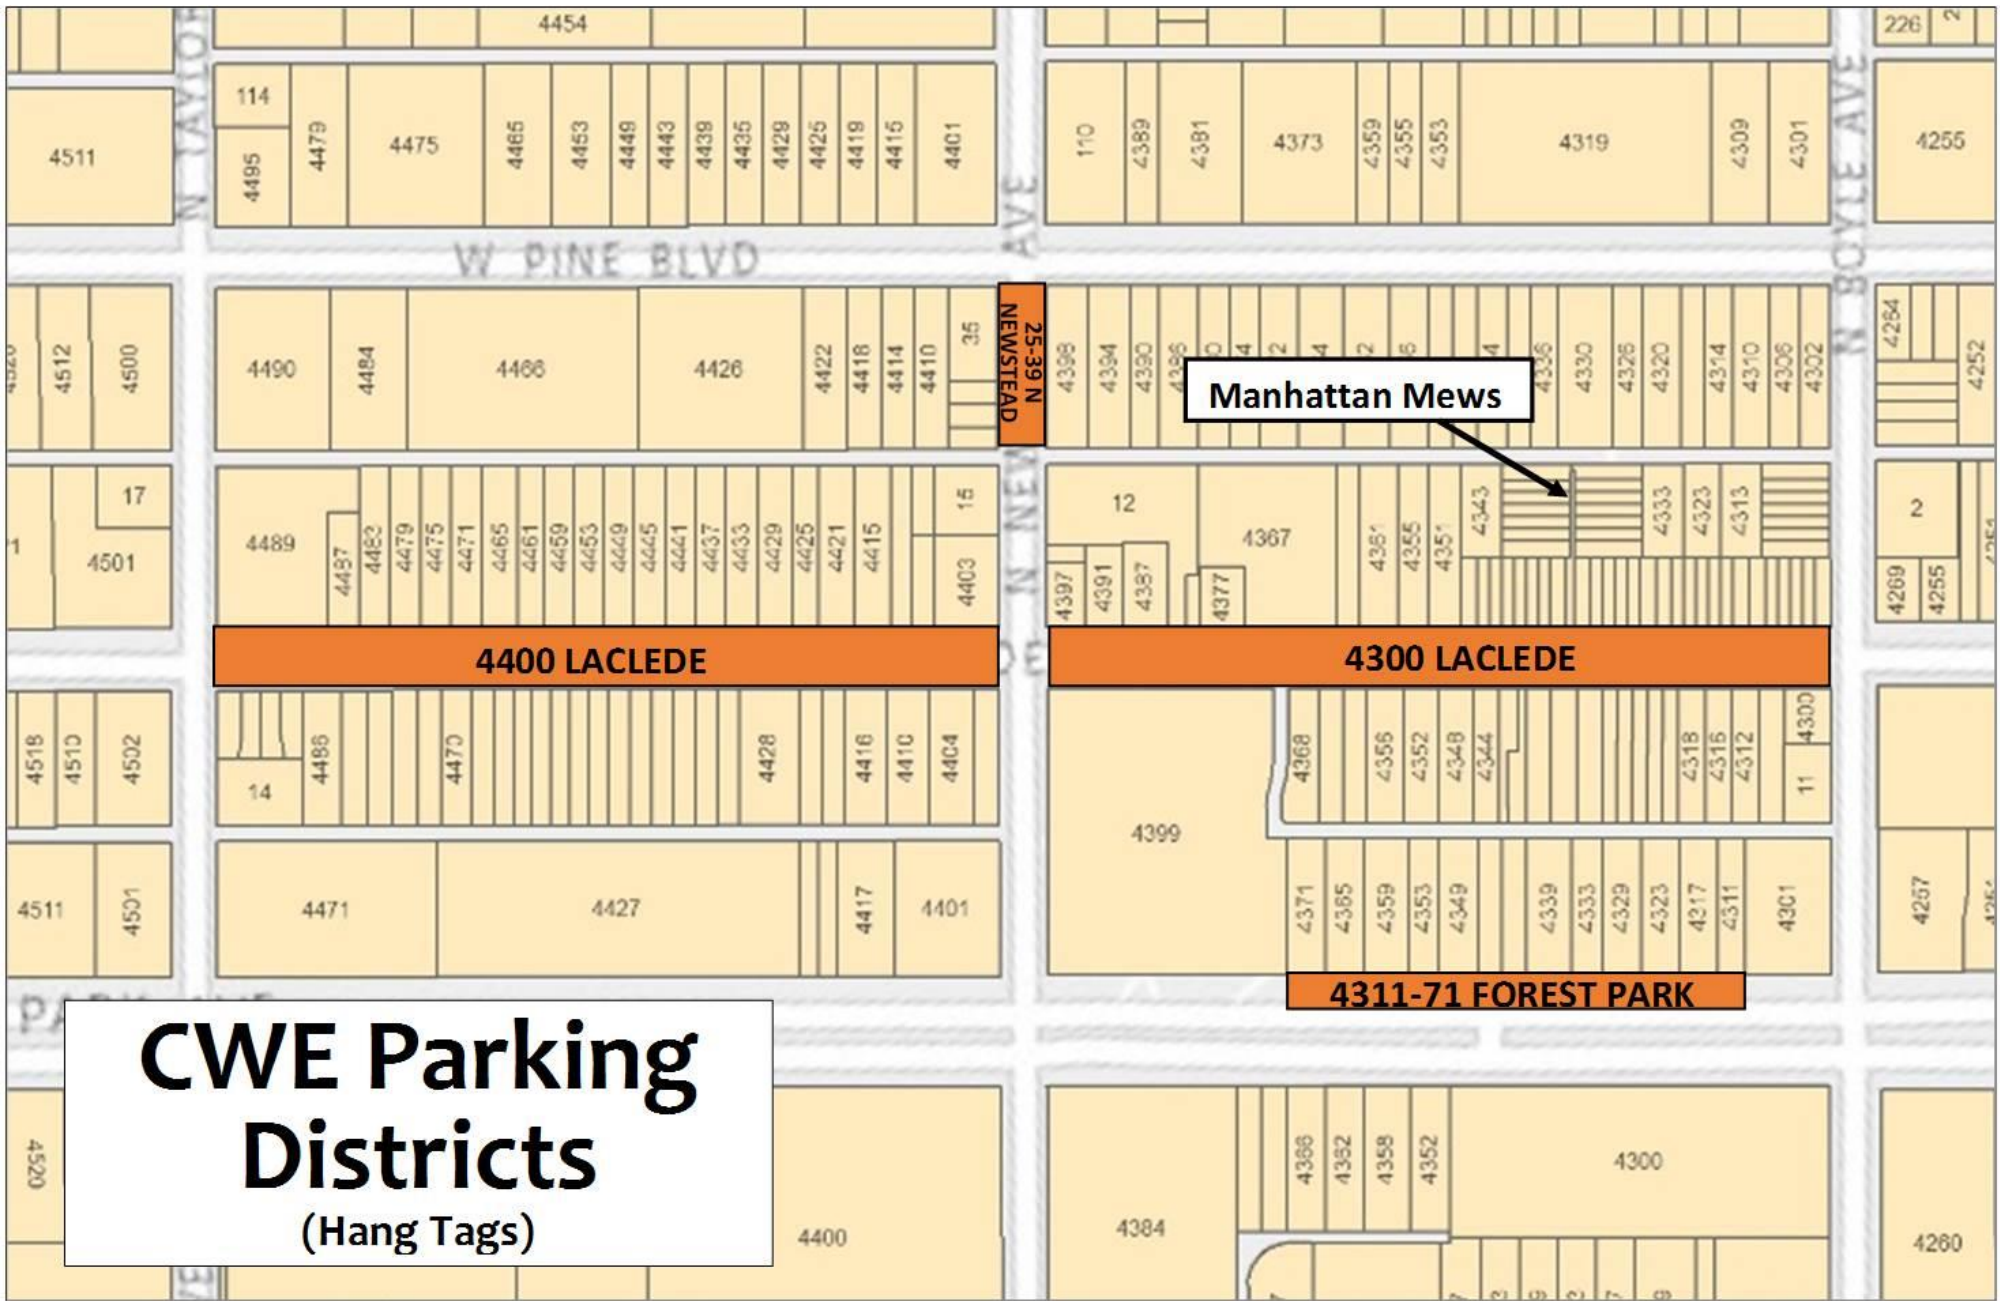

# CWE Parking Districts

(Sticker Permits)

- Permit Eligible/Parking
- Permit Eligible

W PINE BLVD

25-39 N  
NEWSTEAD

N BOYLE AVE

Manhattan Mews

4400 LACLEDE

4300 LACLEDE

4311-71 FOREST PARK

**CWE Parking  
Districts**  
(Hang Tags)