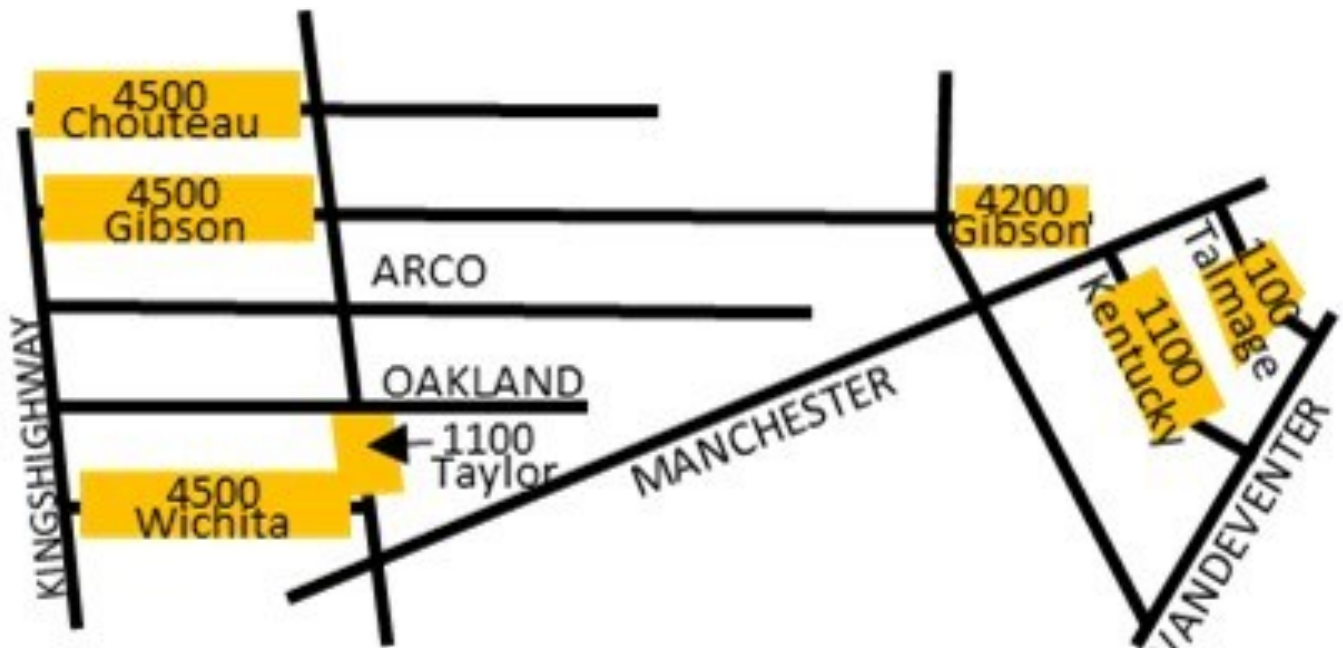

CWE PARKING DISTRICT HANG TAG

4300-4399 FOREST PARK

4300-4399 LACLEDE

4400-4499 LACLEDE

10-23 MANHATTAN MEWS

21-35 NEWSTEAD

CWE PARKING DISTRICT WINDOW CLING

4900 BUCKINGHAM

4900 LACLEDE

NORTH COURT

4-20 N. KINGSHIGHWAY

FPSE PARKING DISTRICT

4500-4599 CHOUTEAU

4200-4299 GIBSON

4500-4599 GIBSON

1100-1199 KENTUCKY

1100-1199 TALMAGE

1100-1199 TAYLOR

4500-4599 WICHITA