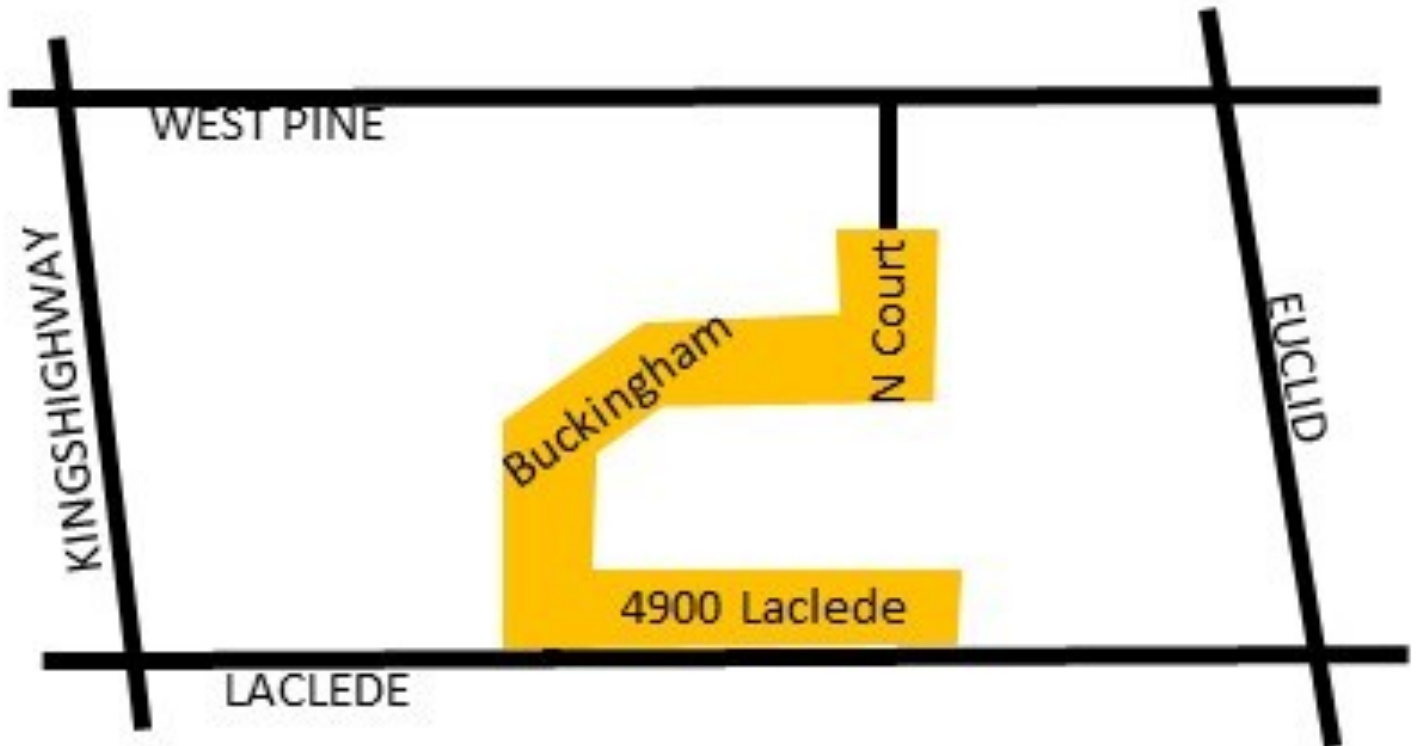

CWE PARKING DISTRICT HANG TAG

4300-4399 FOREST PARK

4300-4399 LACLEDE

4400-4499 LACLEDE

10-23 MANHATTAN MEWS

21-35 NEWSTEAD

CWE PARKING DISTRICT WINDOW CLING

4900 BUCKINGHAM

4900 LACLEDE

NORTH COURT

4-20 N. KINGSHIGHWAY

FPSE PARKING DISTRICT

4500-4599 CHOUTEAU

4200-4299 GIBSON

4500-4599 GIBSON

1100-1199 KENTUCKY

1100-1199 TALMAGE

1100-1199 TAYLOR

4500-4599 WICHITA