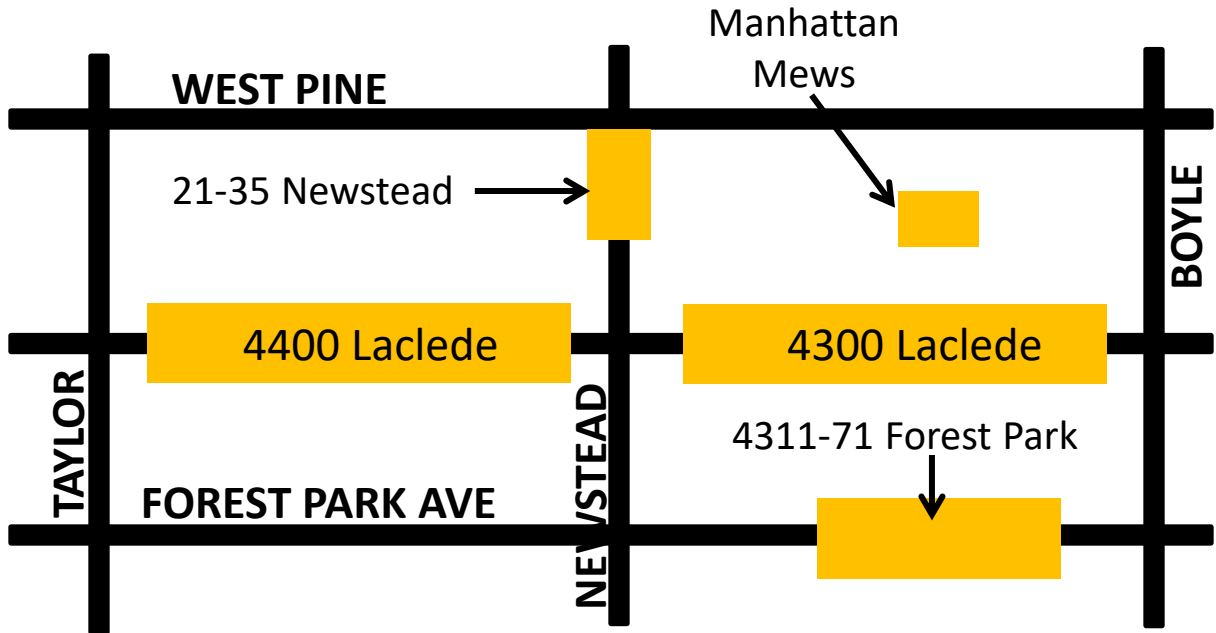

CHOUTEAU-NEWSTEAD PARKING DISTRICT HANG TAG

4400-4499 CHOUTEAU

North side of the street only; odd
building numbers

NEWSTEAD

West side of the street only;
across from Chouteau Park

TAYLOR-CHOUTEAU-NEWSTEAD PARKING DISTRICT HANG TAG

4400-4499 CHOUTEAU

South side of the street only

4300-4399 CHOUTEAU

South side of the street only

CENTRAL WEST END PARKING DISTRICT HANG TAG

- 4300-4399 FOREST PARK**
- 4300-4399 LACLEDE**
- 4400-4499 LACLEDE**
- 10-23 MANHATTAN MEWS**
- 21-35 NEWSTEAD**

CENTRAL WEST END PARKING DISTRICT WINDOW CLING

4900 BUCKINGHAM

4900 LACLEDE

NORTH COURT

4-20 KINGSHIGHWAY

FOREST PARK SOUTHEAST PARKING DISTRICT HANG TAG

4500-4599 CHOUTEAU

4200-4299 GIBSON; 4500-4599 GIBSON

1100-1199 KENTUCKY

900-999 TALMAGE; 1100-1199 TALMAGE

1100-1199 TAYLOR

4500-4599 WICHITA