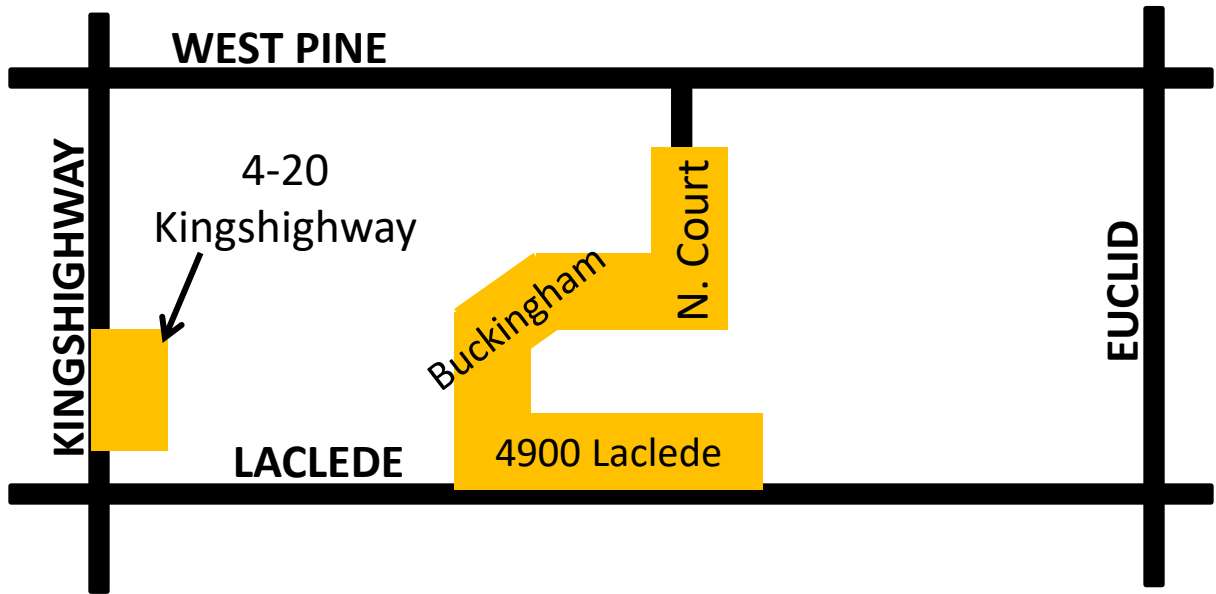

CHOUTEAU-NEWSTEAD PARKING DISTRICT HANG TAG

4400-4499 CHOUTEAU

North side of the street only; odd
building numbers

NEWSTEAD

West side of the street only;
across from Chouteau Park

TAYLOR-CHOUTEAU-NEWSTEAD PARKING DISTRICT HANG TAG

4400-4499 CHOUTEAU

South side of the street only

4300-4399 CHOUTEAU

South side of the street only

CENTRAL WEST END PARKING DISTRICT HANG TAG

- 4300-4399 FOREST PARK**
- 4300-4399 LACLEDE**
- 4400-4499 LACLEDE**
- 10-23 MANHATTAN MEWS**
- 21-35 NEWSTEAD**

CENTRAL WEST END PARKING DISTRICT WINDOW CLING

4900 BUCKINGHAM

4900 LACLEDE

NORTH COURT

4-20 KINGSHIGHWAY

FOREST PARK SOUTHEAST PARKING DISTRICT HANG TAG

4500-4599 CHOUTEAU

4200-4299 GIBSON; 4500-4599 GIBSON

1100-1199 KENTUCKY

900-999 TALMAGE; 1100-1199 TALMAGE

1100-1199 TAYLOR

4500-4599 WICHITA