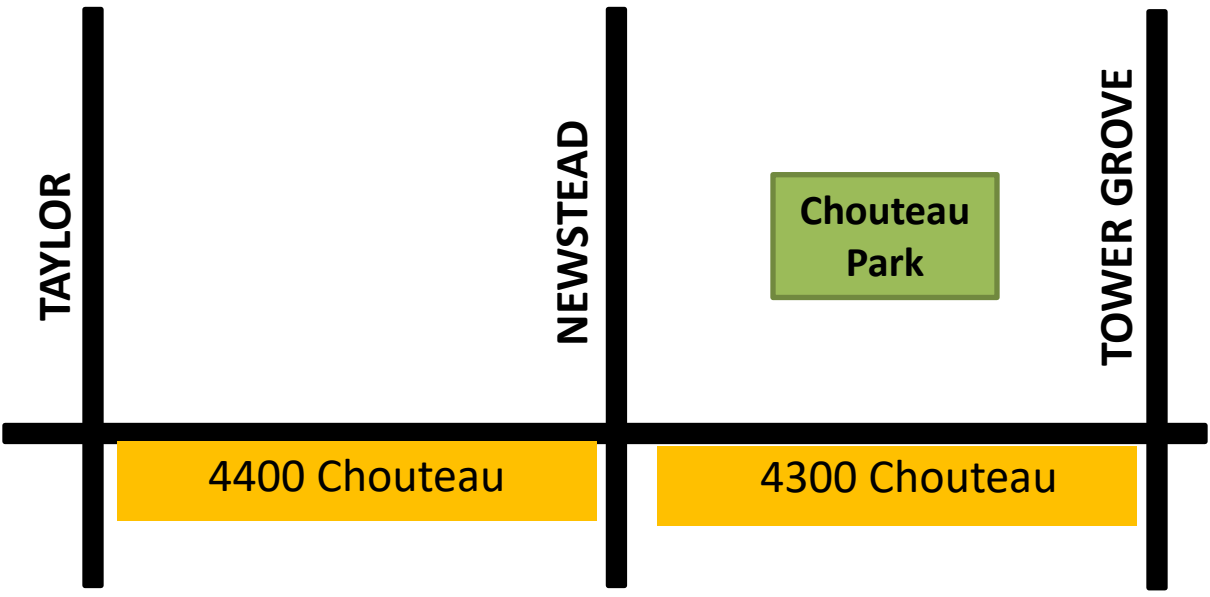

CHOUTEAU-NEWSTEAD PARKING DISTRICT HANG TAG

4400-4499 CHOUTEAU

North side of the street only; odd
building numbers

NEWSTEAD

West side of the street only;
across from Chouteau Park

TAYLOR-CHOUTEAU-NEWSTEAD PARKING DISTRICT HANG TAG

4400-4499 CHOUTEAU

South side of the street only

4300-4399 CHOUTEAU

South side of the street only

CENTRAL WEST END PARKING DISTRICT HANG TAG

- 4300-4399 FOREST PARK**
- 4300-4399 LACLEDE**
- 4400-4499 LACLEDE**
- 10-23 MANHATTAN MEWS**
- 21-35 NEWSTEAD**

1100-1199 KENTUCKY

900-999 TALMAGE; 1100-1199 TALMAGE

1100-1199 TAYLOR

4500-4599 WICHITA